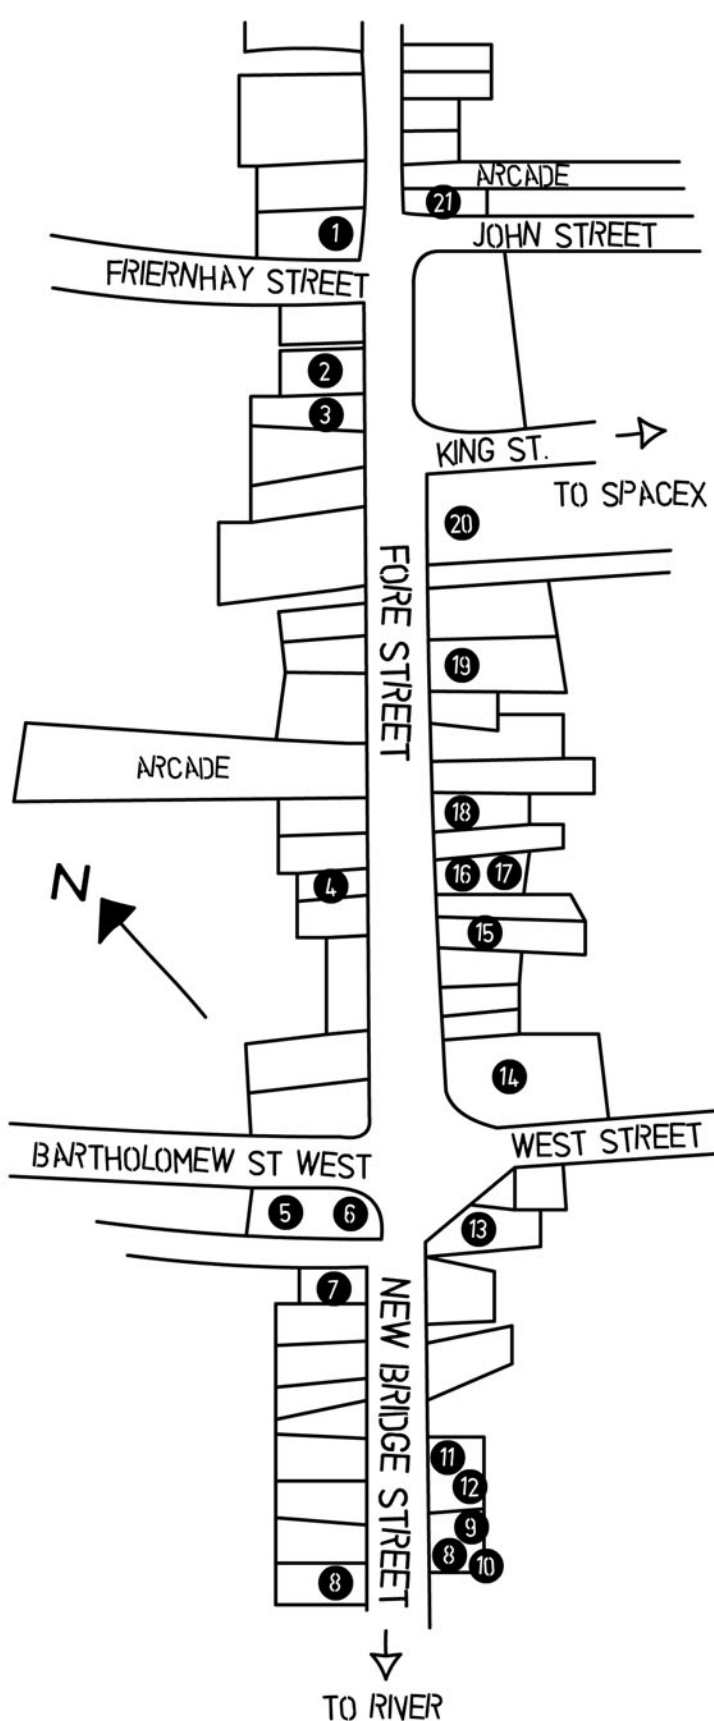

TO CITY CENTRE

- 1 **Steven Paige**
Burnt Sugar (Off The Hook)
- 2 **Ben Cook**
Granite Jar (Moorland Rambler)
- 3 **Gabrielle Hoad**
*Is and Was** (Herbalist)
- 4 **Fiona Hamilton & Jane Lawrence**
the knitTed (Heavenly Yarns)
- 5 **Chrissie Morgan**
We R' US (tma²)
- 6 **John Maxwell Goodwin**
You can take the 'X' out of Exeter... (tma²)
- 7 **Andrea Zapp**
LatitudeLongitudeAltitude (Brian Fowler Computers)
- 8 **Ben Langworthy & Scott Daniels**
Magnificent Morse Mints (Exeter Peace Shop + Otto Retro)
- 9 **Janet Griffiths**
Grow Your Own Fairy Tale (Otto Retro)
- 10 **The Grimm North**
If I've told you once (Otto Retro)
- 11 **Hilary Jack**
Memorial To My Grandmother (Rochelle's Curtains)
- 12 **Buff Lancaster-Thomas**
Gimblejube (Rochelle's Curtains)
- 13 **Laurel Coxon**
1 New Bridge Street (Feathers of Isca)
- 14 **Megan Calver**
Look upon the marvel-matters (Langans Foam Tools DIY)
- 15 **Chris Knight**
The Wormery (Make Art)
- 16 **Maddy Pethick**
Cat Fold (Read & Return)
- 17 **David Chatton Barker**
Fore Street Allsorts (Read & Return)
- 18 **Felicity Shillingford**
Flocked (Shaker Maker)
- 19 **Kwong Lee**
Emergency (Fantasy World)
- 20 **Bill Longshaw**
People Who Care (The Co-operative)
- 21 **Jill Randall**
Sheds of Rossendale - Log Cabin (Devon Diecast Models)

* May relocate after 23/4

stowage

Fore Street and New Bridge Street, Exeter
17 April - 14 May 2010